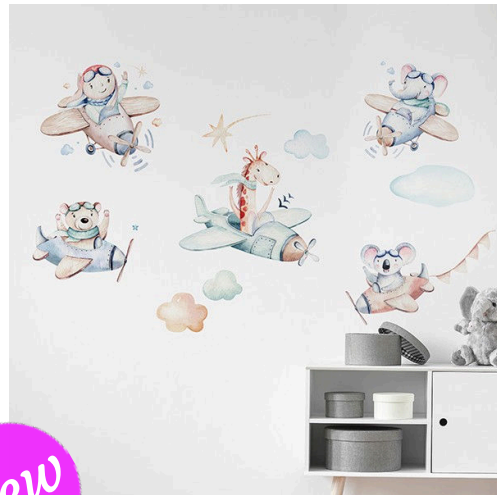

New

Airplanes
18313

L
size

1 arch: 35x100 cm

Blistr: 6x35,5x4,5 cm