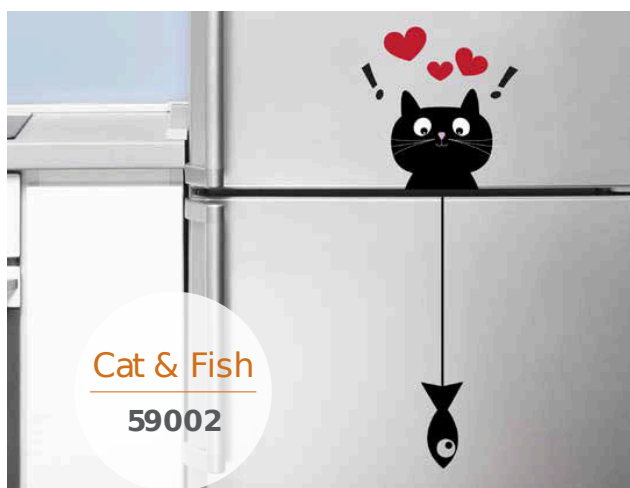

XS
size

WALL STICKERS

SAMOLEPICÍ

1 arch: 15x26 cm

Velikost balení: 15,5x34 cm

Cat & Fish

59002