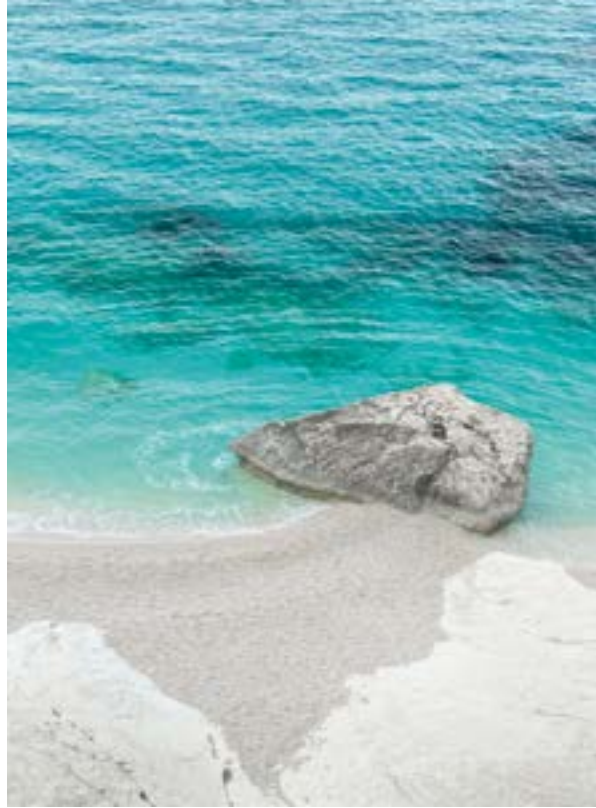

## FORUM ROMANUM

SHX10-047 / 500 x 280 cm / 16'5" x

9'2"

A stylized, handwritten signature in black ink, appearing to read 'G. G. G.' with a long, sweeping underline.