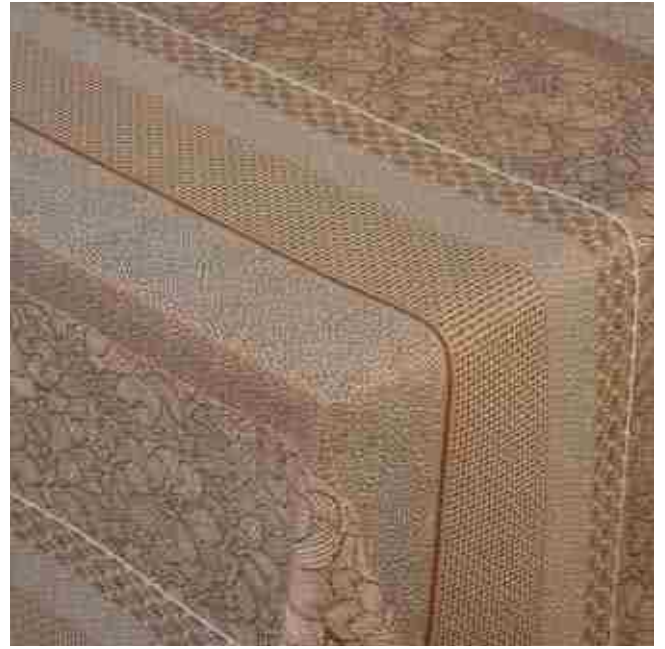

Romance beige

53716 ✂
15x1,4m

15