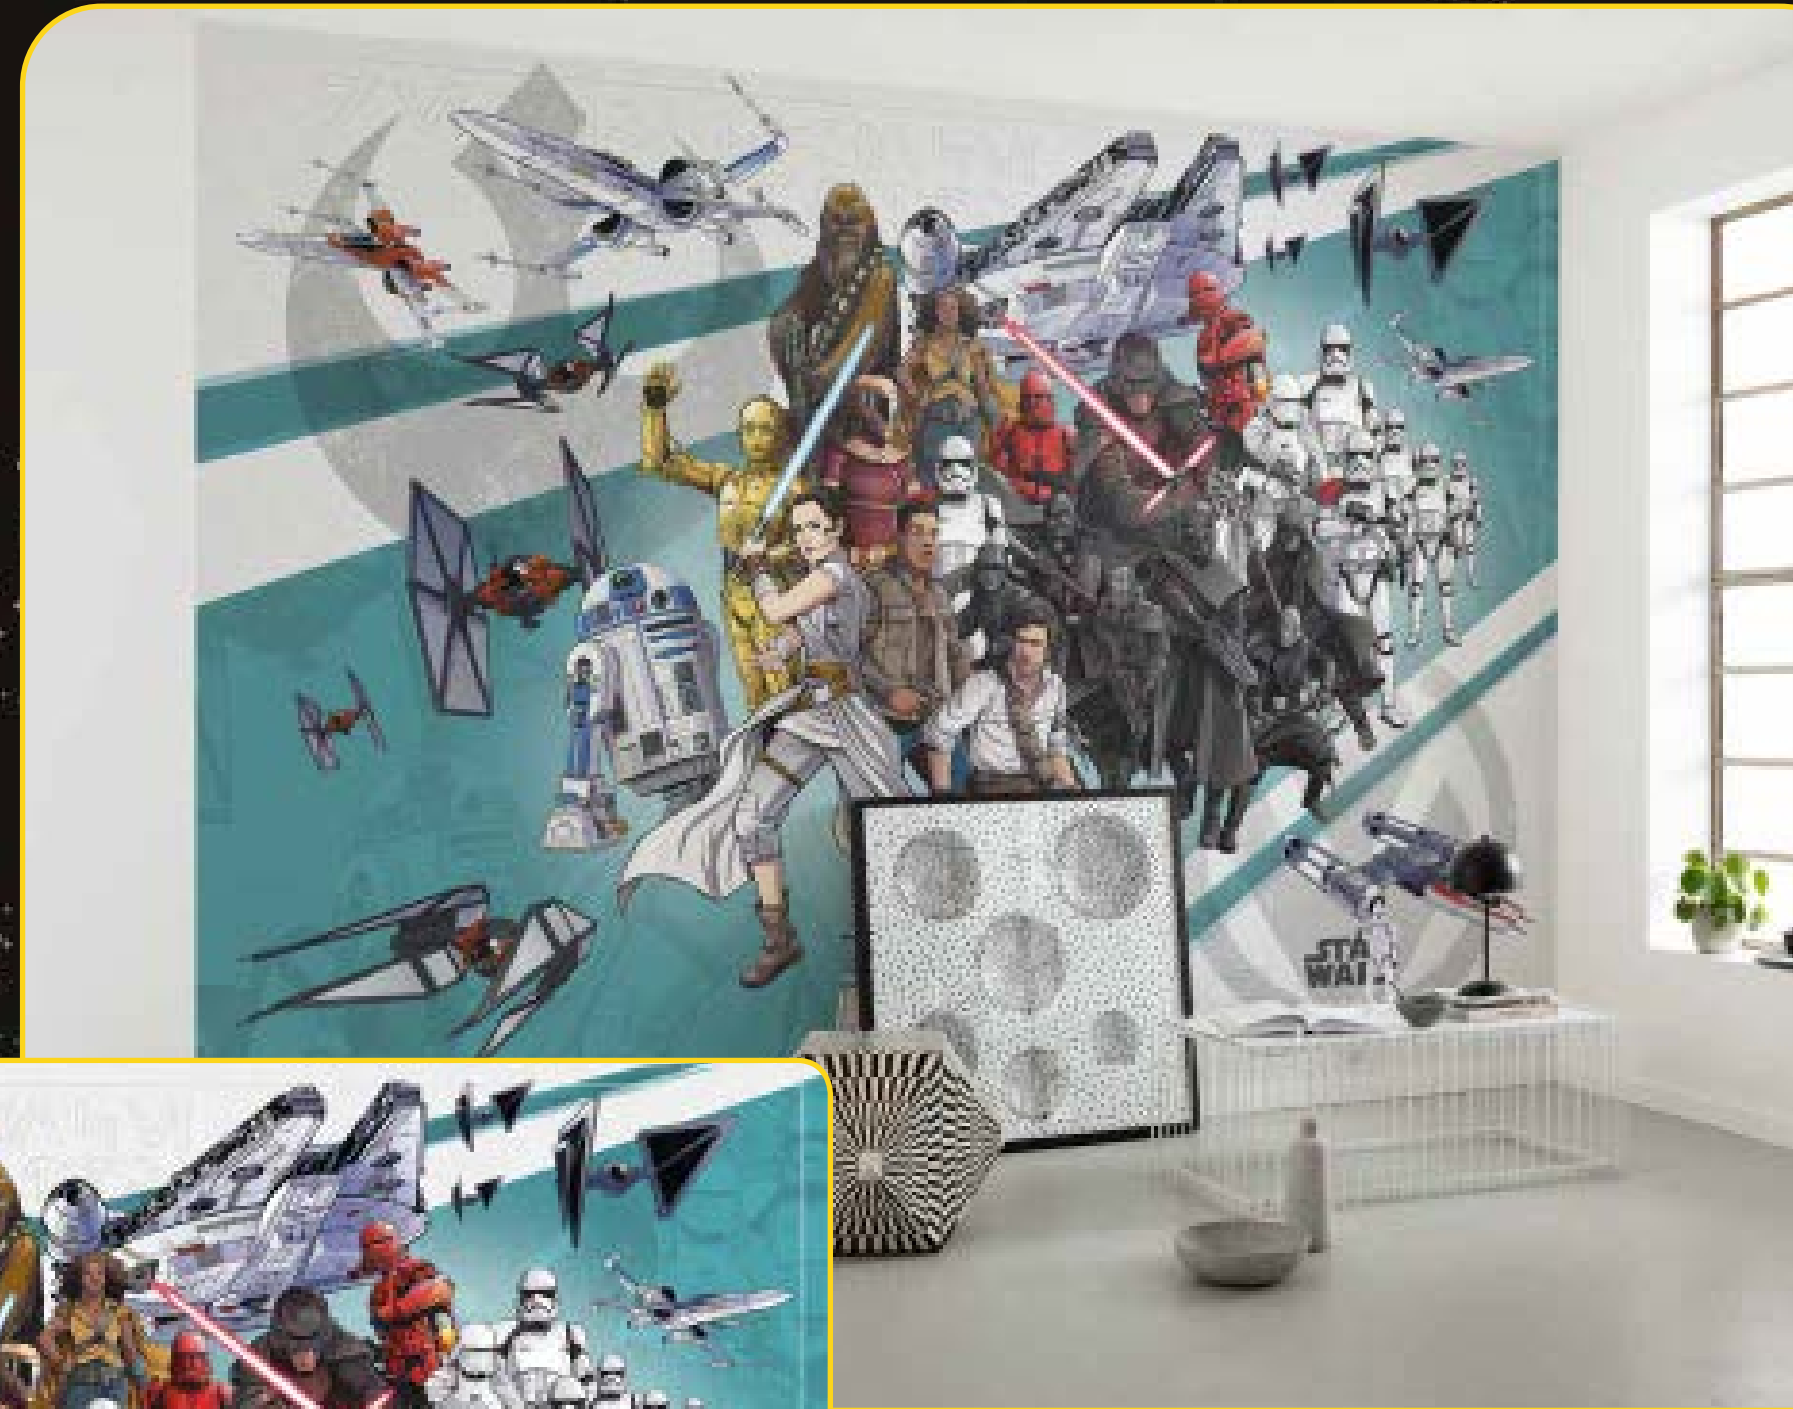

STAR WARS

FROM THE NEW FILM
STAR WARS
THE RISE OF SKYWALKER

STAR WARS RETRO CARTOON
DX4-075 / 200 x 280 cm / 6'7" x 9'2" / 4

STAR WARS CARTOON COLLAGE WIDE
DX8-073 / 400 x 280 cm / 13'1" x 9'2" / 8