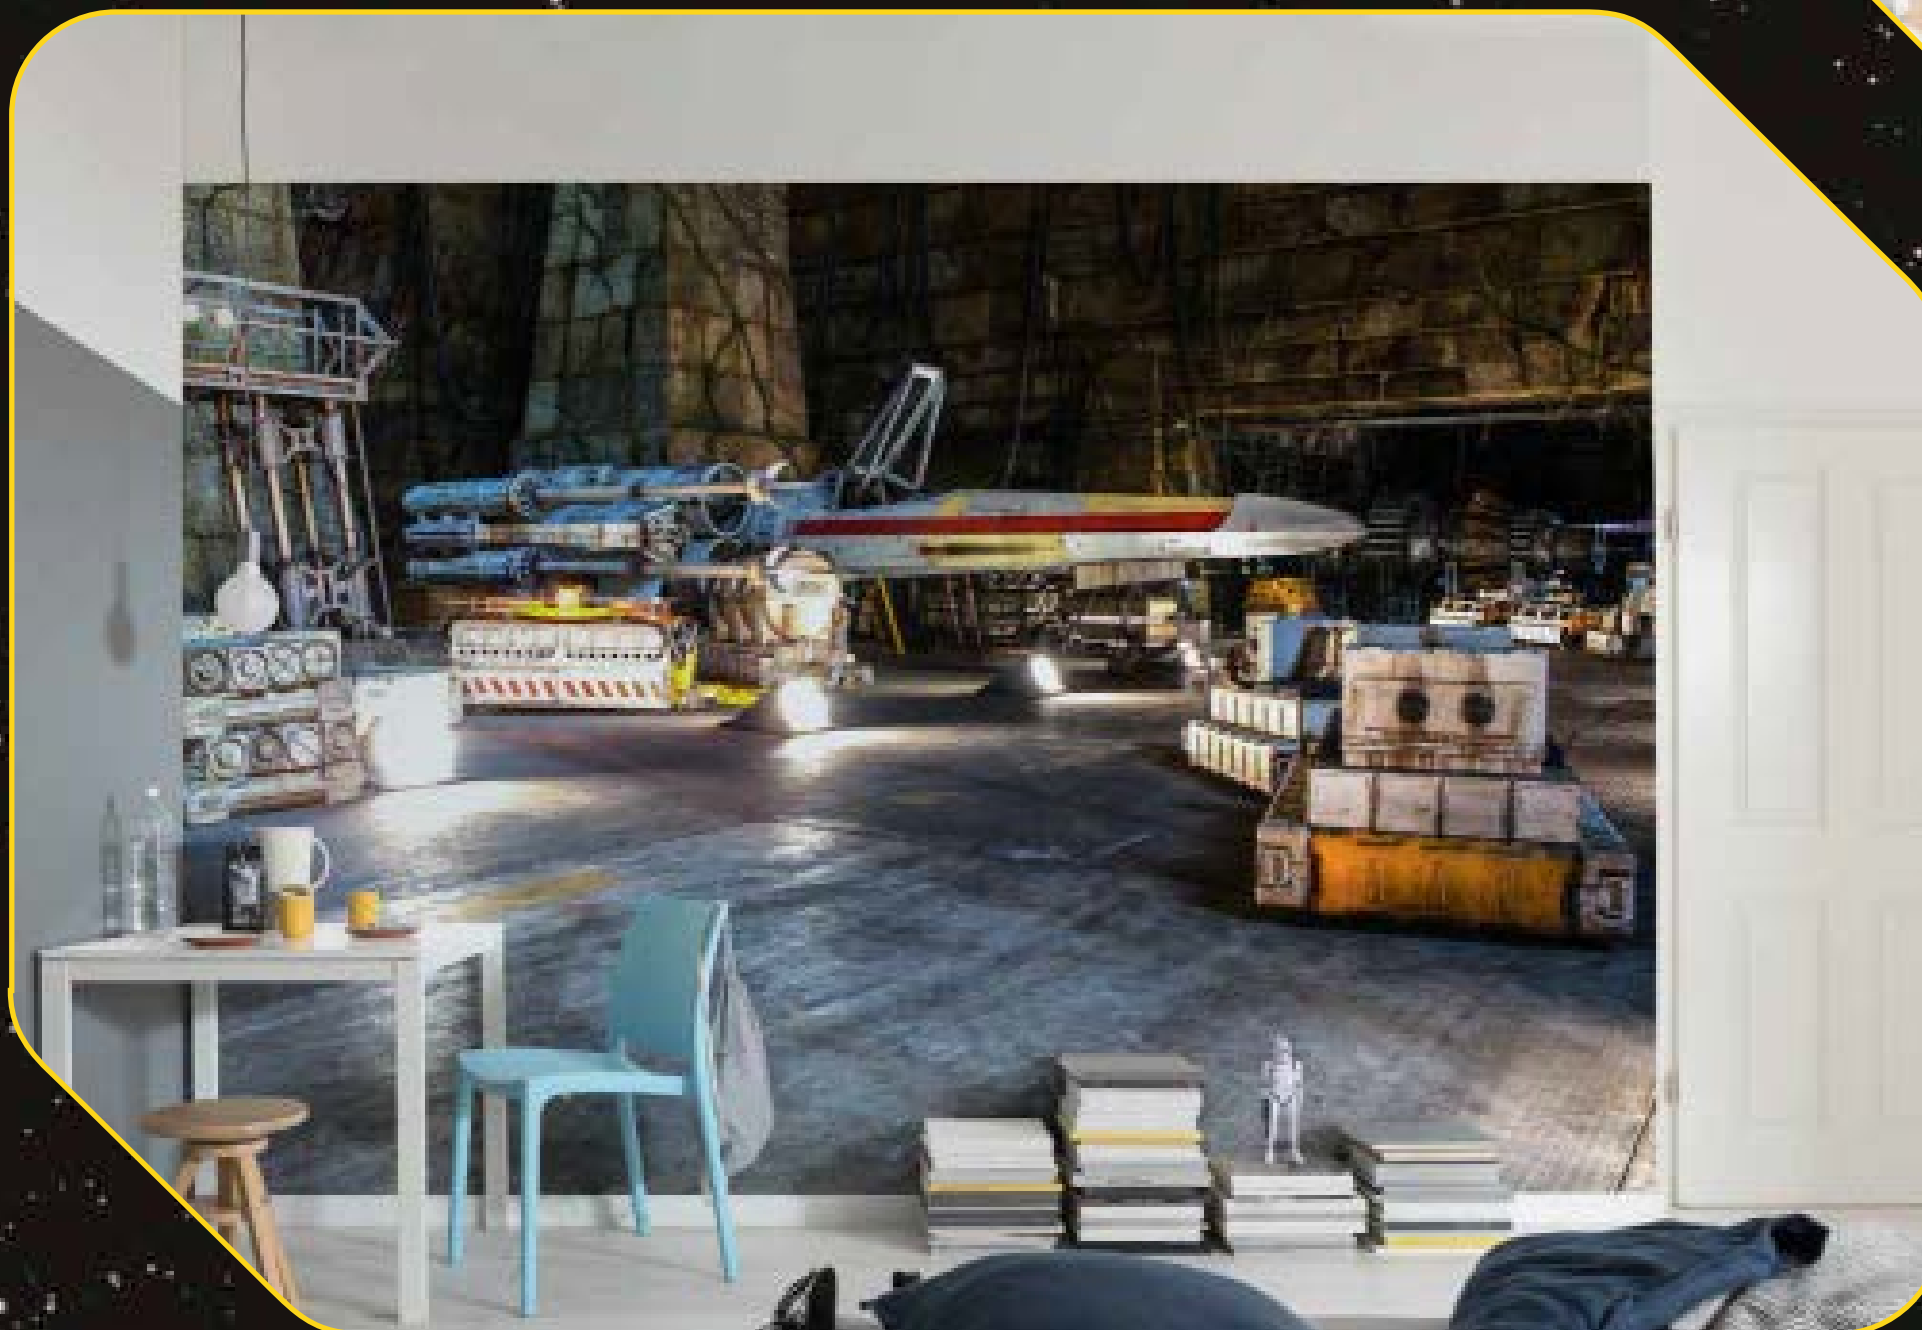

© & ™ Lucasfilm Ltd.

STAR WARS SCARIF BEACH
8-444 / 368 x 254 cm / 12'1" x 8'4" / 8

© & ™ Lucasfilm Ltd.

STAR WARS TUNNEL
8-455 / 368 x 254 cm / 12'1" x 8'4" / 8

STAR WARS REBEL BASE
8-4000 / 368 x 254 cm / 12'1" x 8'4" / 8